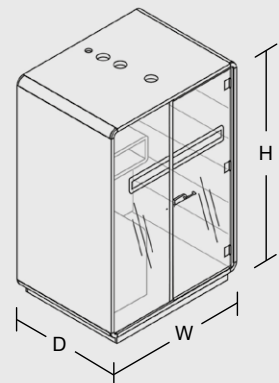

Dimensions

Occupies less than 2 square meters, which makes Hush Work easy adaptable to almost any office space.

Facilities

Hush Work is an independent space powered by electricity, providing comfortable conditions during the meeting.

Technical features

- 1 Led ceiling light with dimmer
- 2 Option to add Bluetooth speaker
- 3 Ventilation system activated by a presence sensor
- 4 Anti-collision door manifestation
- 5 Toughened acoustic glass door with high quality handle
- 6 Spacious shelf with a hanger
- 7 Compact-size desk
- 8 Power module (Power + USB + RJ45)
- 9 Door within the aluminium frame includes an acoustic seal
- 10 Leveling feet
- 11 Possibility to move without disassembly

Dimensions

W: 1600 mm

D: 1200 mm

H: 2300 mm

Colour Finishes

■ Carcass finishes

■ Interior finishes

Upholstery Wool