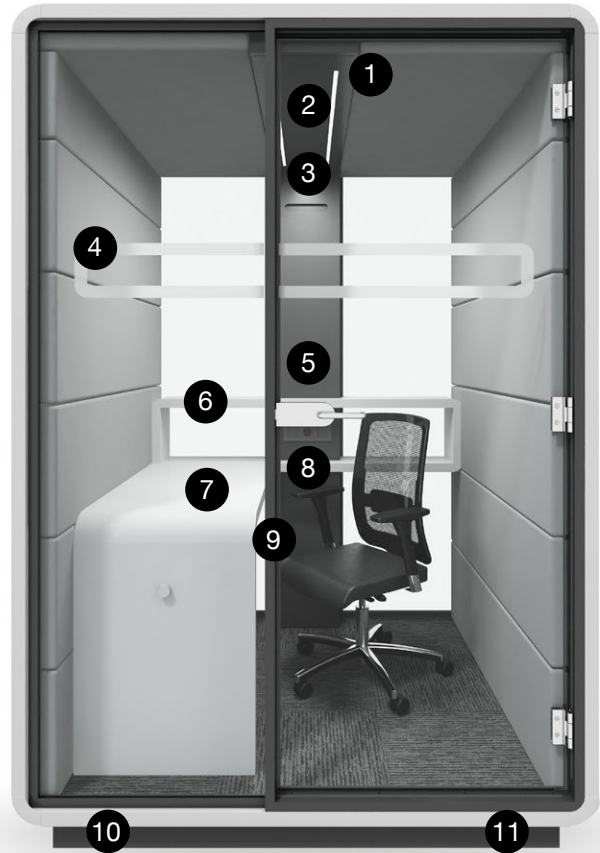

Dimensions

Occupies less than 2 square meters, which makes Hush Work easy adaptable to almost any office space.

Facilities

Hush Work is an independent space powered by electricity, providing comfortable conditions during the meeting.

Technical features

- 1 Led ceiling light with dimmer
- 2 Option to add Bluetooth speaker
- 3 Ventilation system activated by a presence sensor
- 4 Anti-collision door manifestation
- 5 Toughened acoustic glass door with high quality handle
- 6 Spacious shelf with a hanger
- 7 Compact-size desk
- 8 Power module (Power + USB + RJ45)
- 9 Door within the aluminium frame includes an acoustic seal
- 10 Leveling feet
- 11 Possibility to move without disassembly

Dimensions

W: 1600 mm

D: 1200 mm

H: 2300 mm

Colour Finishes

■ Carcass finishes

■ Interior finishes

Upholstery Wool